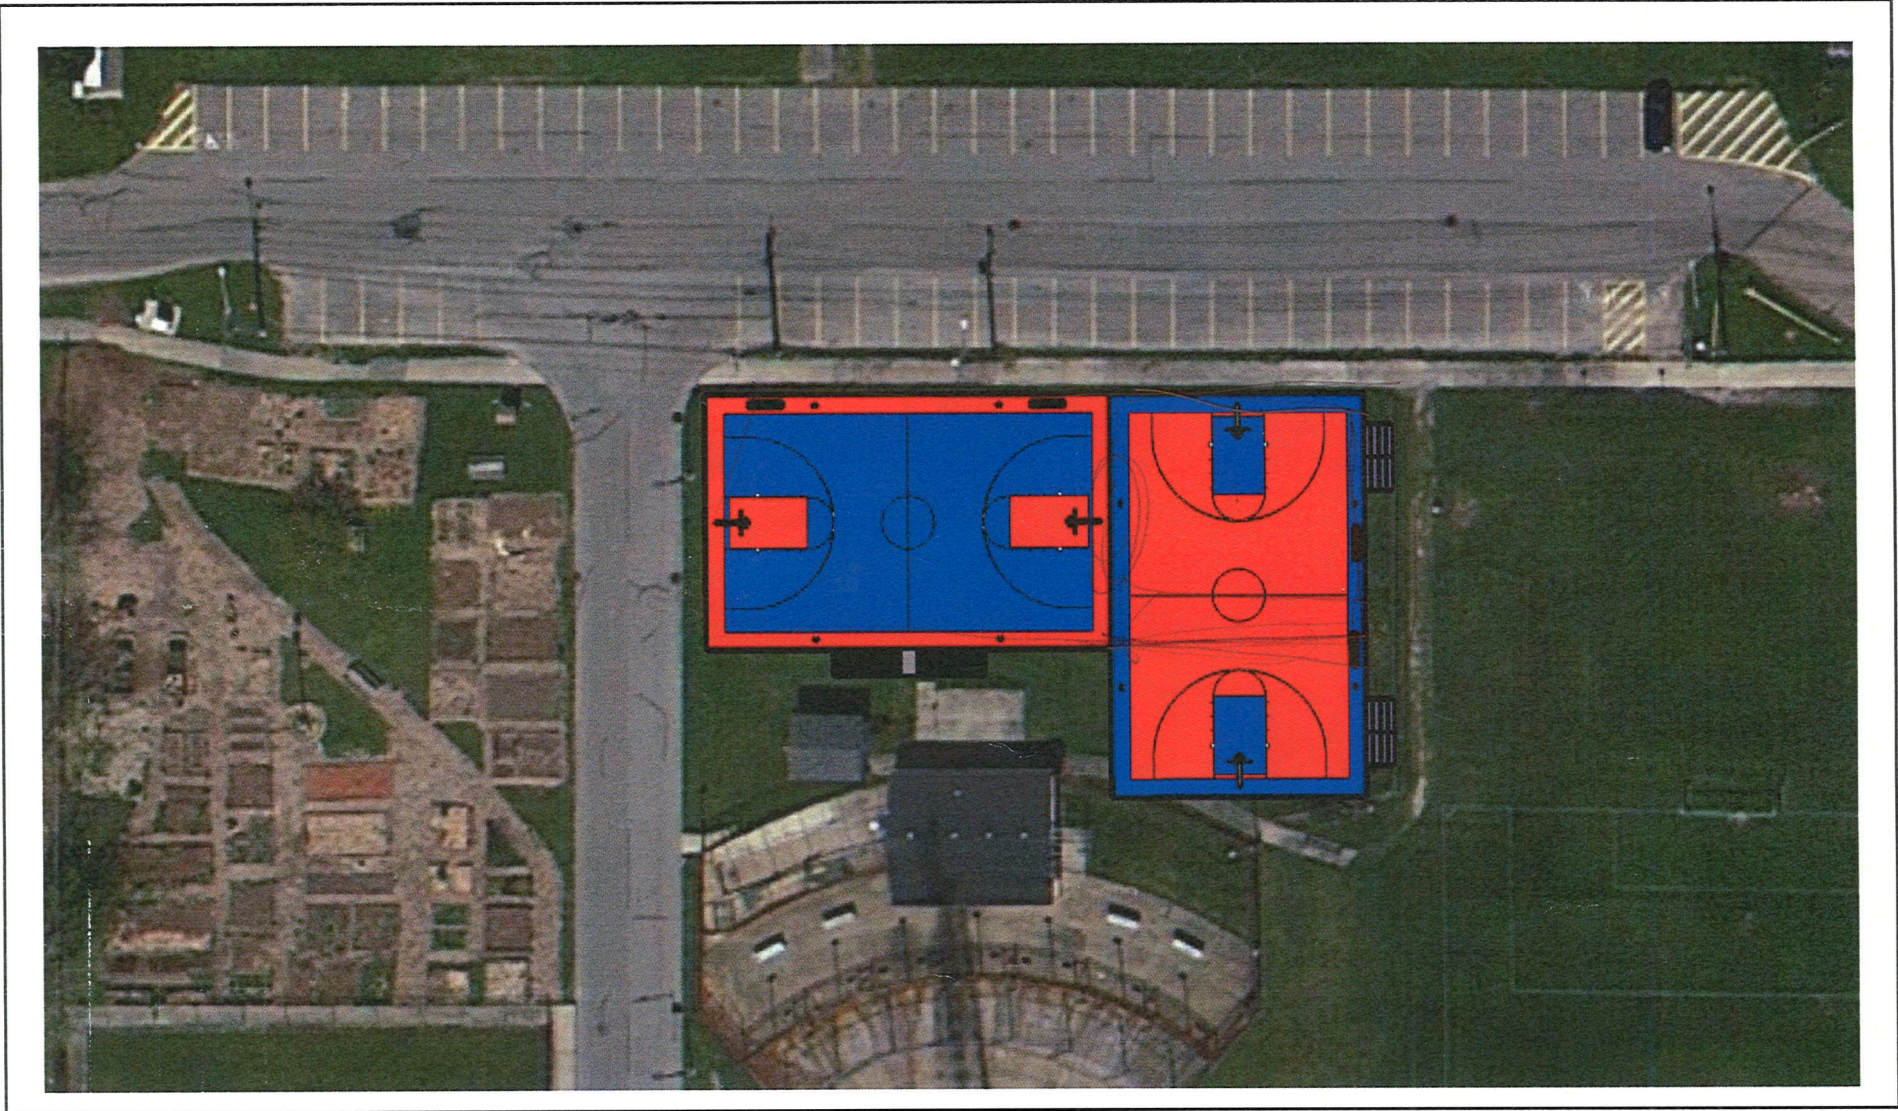

EUCLID RECREATIONAL COURTS - GOOGLE IMAGING OVERVIEW

SCALE : 1"=40'