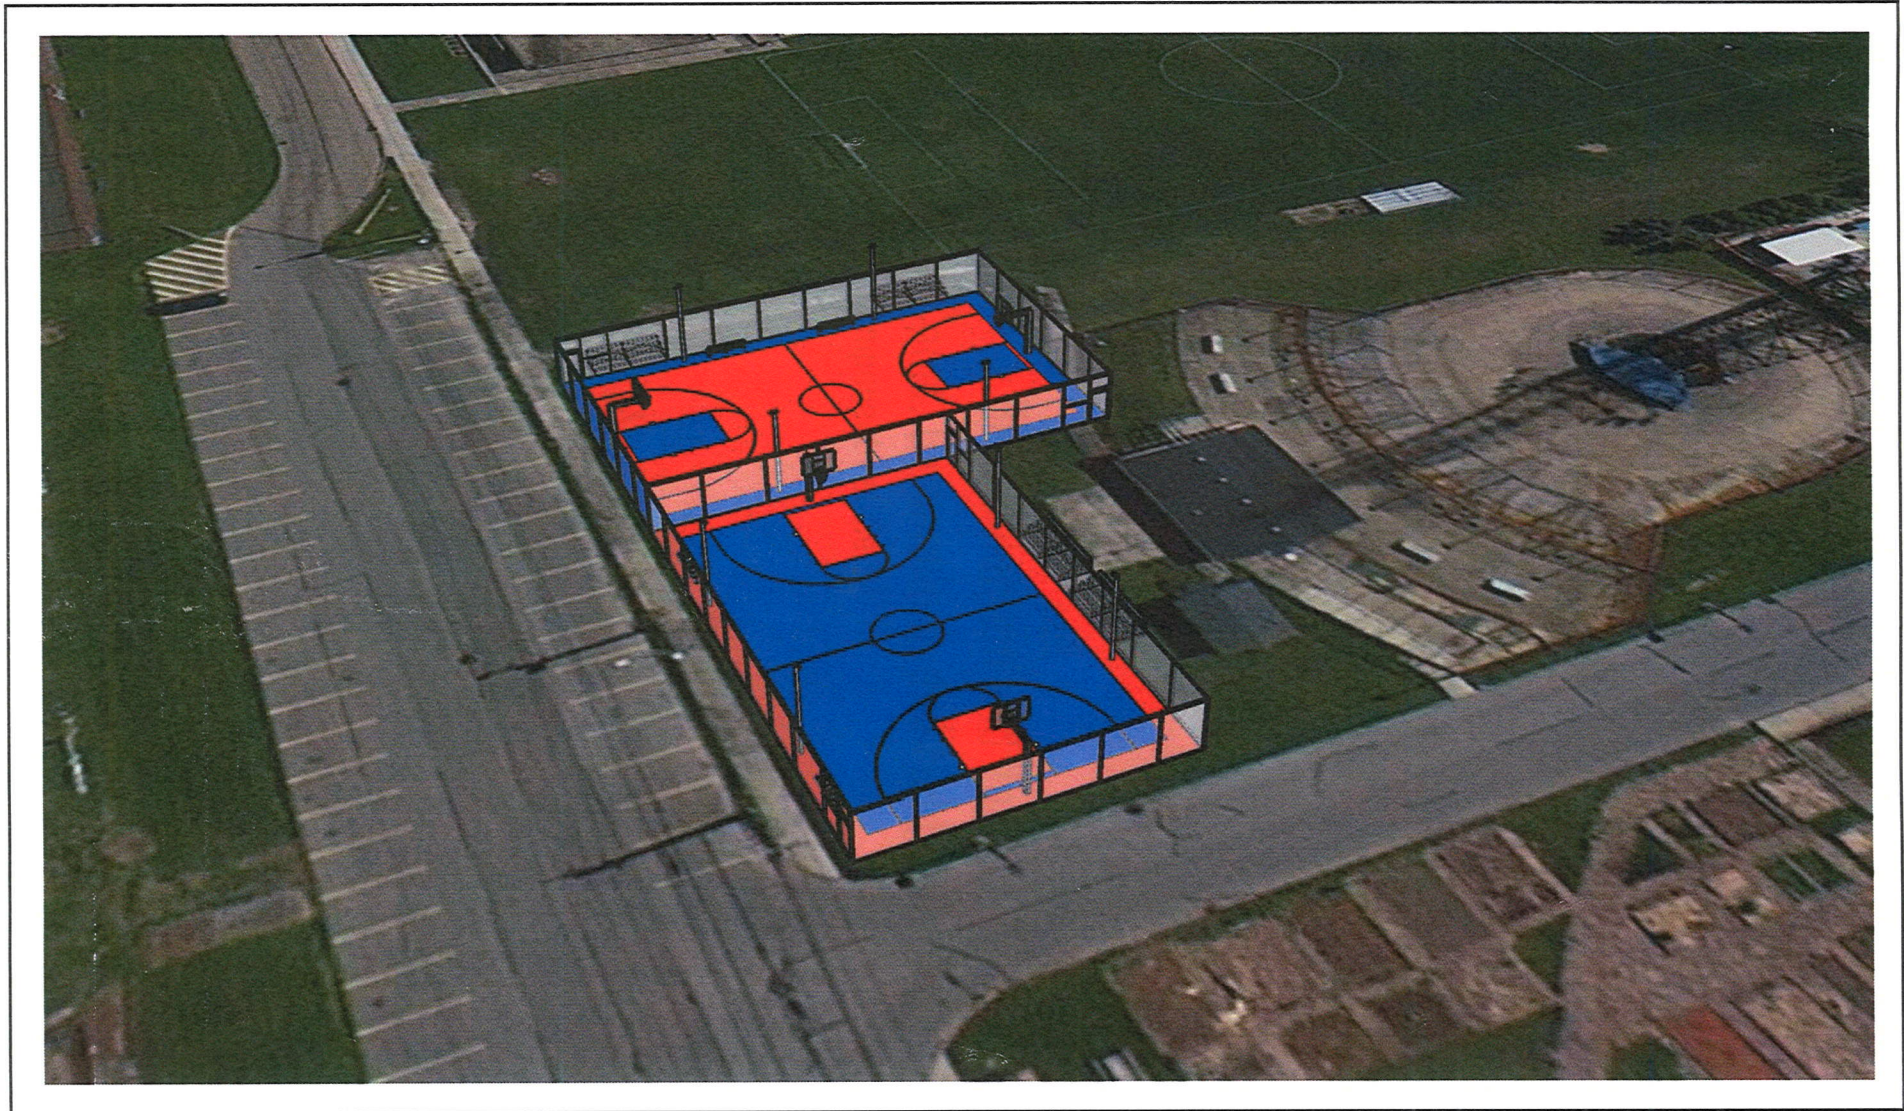

EUCLID RECREATIONAL COURTS - GOOGLE IMAGING 3D VIEW

SCALE = 1:699.713

Athletic Alliance - 161st Hunter's Run Harysville, OH 43040 - Phone: (937) 642-4667 - Fax: (937) 642-8669